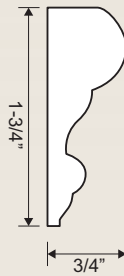

K129314
Cimaise
Chair Rail