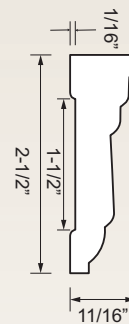

K100262

Cadrage
Casing