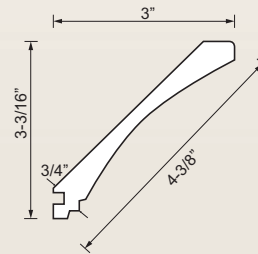

K130163
Moulure de tête
Crown Molding