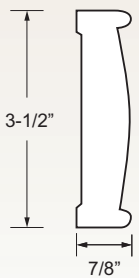

K100899
Cadrage
Casing