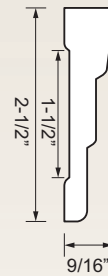

K100268
Cadrage
Casing