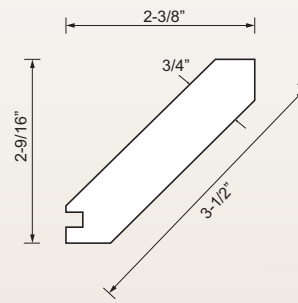

K150166
Moulure de tête
Crown Molding