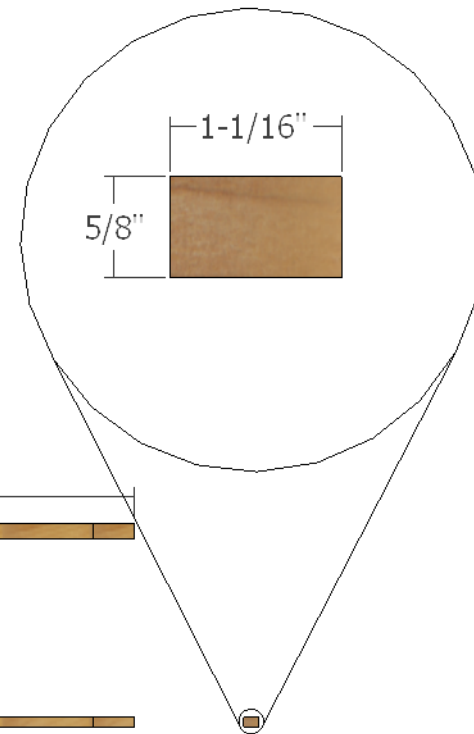

16x PER BAG

DIMENSIONS: 96"

MF009651 // Crosspiece (Unserrated)

MF8