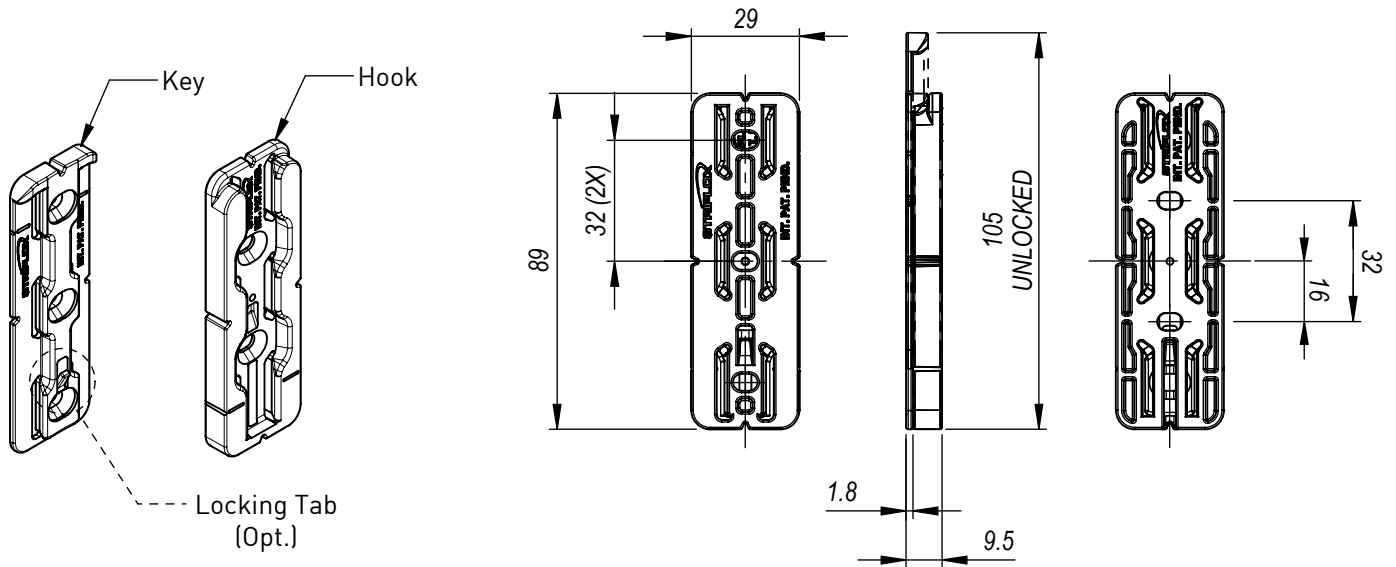

### Mounting Data Sheet - Metric Version

All dimension in mm

#### General Dimensions

Material	High Strength Reinforced Nylon
Colour	Black
Fixing Method	8g Screws or Glue

\*Ensure sufficient screw embedment in substrate.