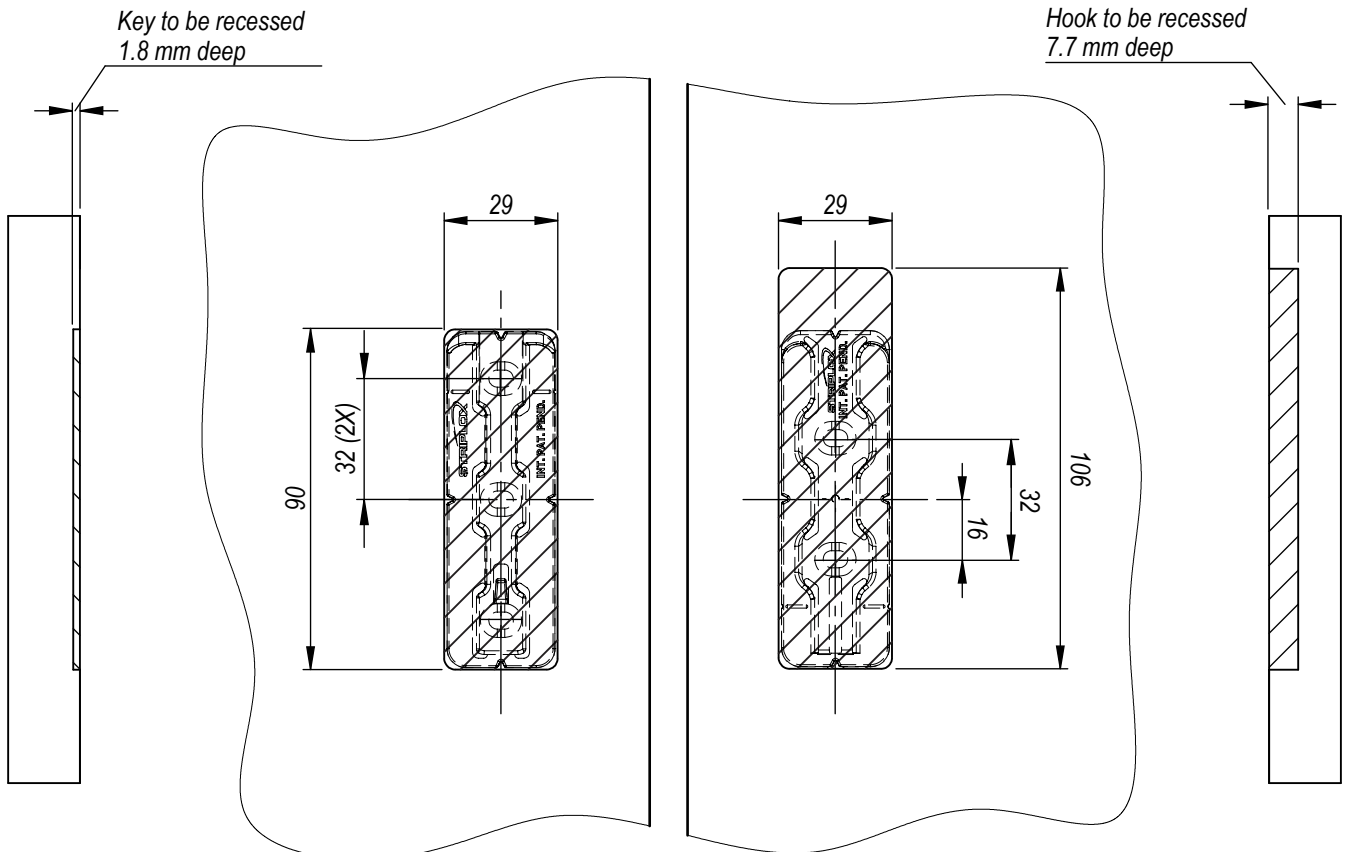

### Mounting Data Sheet - Metric Version

All dimension in mm

#### General Dimensions

Material	High Strength Reinforced Nylon
Colour	Black
Fixing Method	8g Screws or Glue

\*Ensure sufficient screw embedment in substrate.

#### Mounting Dimensions

### Mounting Data Sheet - US Version

All dimension in inches